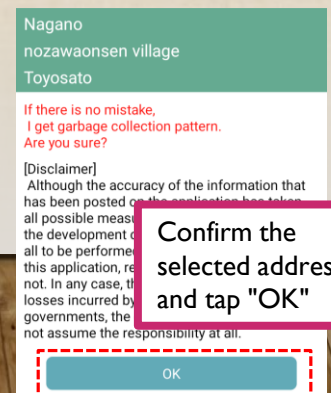

### How to install the app

Please read the QR code on the right.  
There is no charge for using the app.  
(Communication charges are borne by the individual.)

### Initial (district) setting

New registration >

\*If you do not know the collection area of trash, Please contact your local government

Restore From Backup >

When you start the app for the first time, the above screen will appear.  
Select "New registration"

Select Nagano Prefecture

Select Nozawa Onsen Village

Select your district

Confirm the selected address and tap "OK"