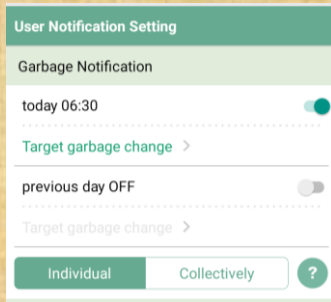

Notification settings