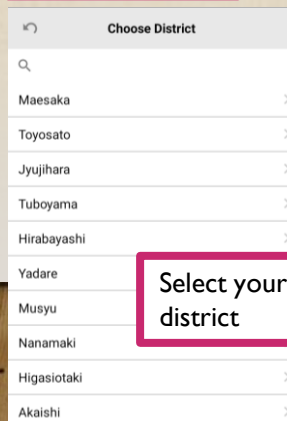

### Initial (district) setting

New registration >

\*If you do not know the collection area of trash, Please contact your local government

Restore From Backup >

When you start the app for the first time, the above screen will appear.  
Select "New registration"

Select Nagano Prefecture

Select Nozawa Onsen Village

Select your district

Confirm the selected address and tap "OK"