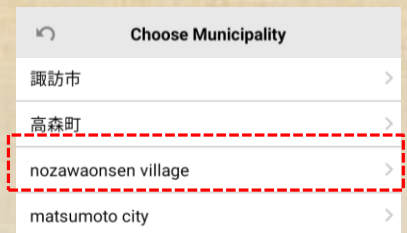

### Initial (district) setting

New registration >

\*If you do not know the collection area of trash, Please contact your local government

Restore From Backup >

When you start the app for the first time, the above screen will appear.  
Select "New registration"

Select Nagano Prefecture

Select Nozawa Onsen Village

Select your district

Confirm the selected address and tap "OK"