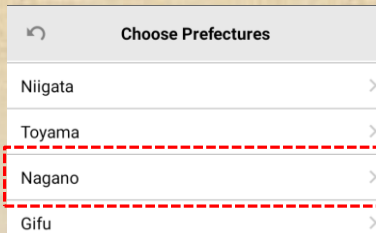

### How to install the app

Please read the QR code on the right.  
There is no charge for using the app.  
(Communication charges are borne by the individual.)

### Initial (district) setting

New registration >

\*If you do not know the collection area of trash, Please contact your local government

Restore From Backup >

When you start the app for the first time, the above screen will appear.  
Select "New registration"