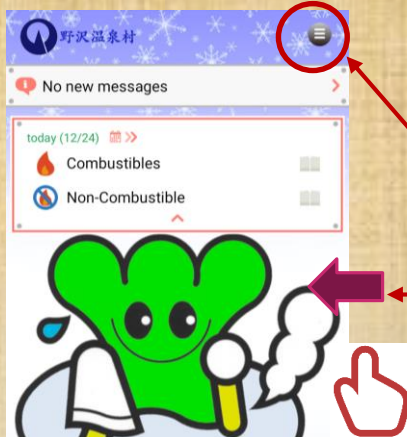

### Initial (district) setting

New registration >

\*If you do not know the collection area of trash, Please contact your local government

Restore From Backup >

When you start the app for the first time, the above screen will appear.  
Select "New registration"

Select Nagano Prefecture

Select Nozawa Onsen Village

Select your district

Confirm the selected address and tap "OK"

# Notification settings

From "Menu" → "Settings"

Setting ON / OFF of notification of garbage disposal date.  
It is possible to set the garbage to be notified and the notification time.

Let's turn on information notification.